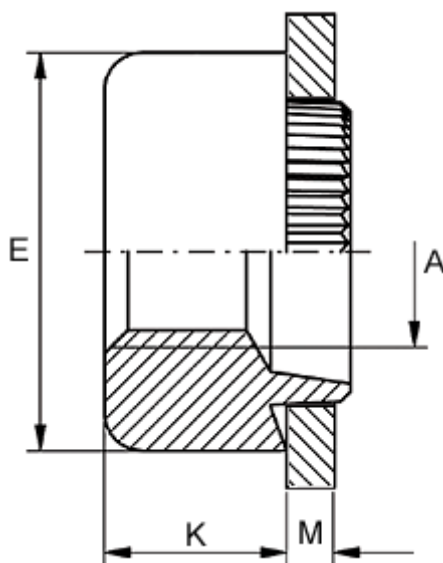

Article number: 12725000025110

Description: KLEE-coil 725 000 025.110
M2,5 Steel, zinc-pl. & chr. blue

Measures

Female thread A	= M2,5
Height K	= 3.0
Outer diameter E	= 6.0
Plate thickness	= 1.1 to 1.3
Recommended bore diameter +0.05	= 4.0